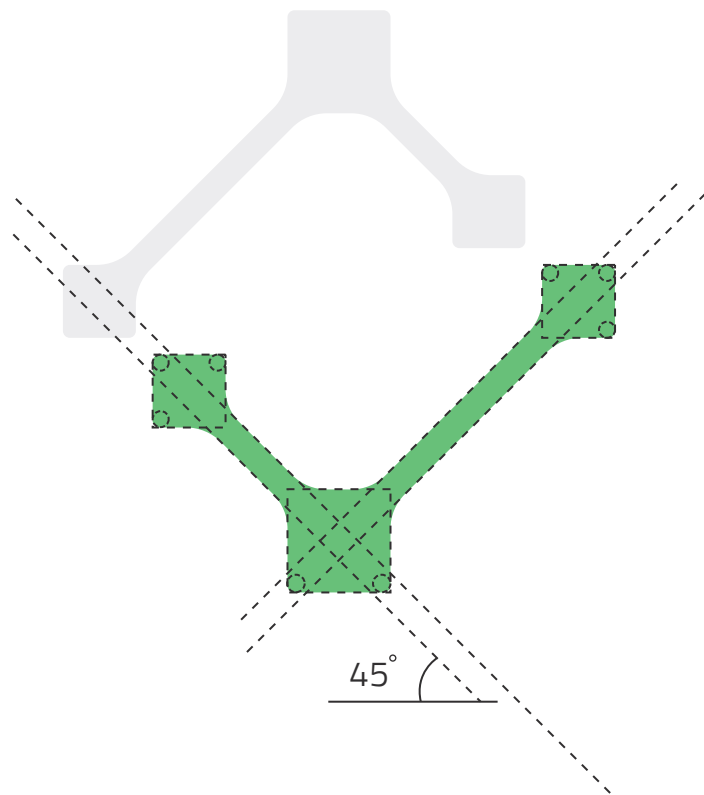

Plaza Digital

Brand Guideline
&
Visual Identity

Copyright © Mohammad Valadi 2022
All Right Reserved

A white outline of a stylized logo shape is positioned on the left side of the image. The shape consists of a rounded rectangular base on the left, a diagonal line extending upwards and to the right, and a rounded rectangular top on the right. The entire shape is defined by a single white line.

LOGO

Concept

LOGO
Concept

LOGO

Concept

A white outline graphic on a green background, resembling a stylized letter 'L' or a bracket. It has a vertical stem on the left, a horizontal base at the bottom, and a vertical stem on the right that curves into a rounded rectangular shape at the top.

LOGO

Structure

LOGO

Structure

PLAZA
digital

LOGO

Structure

LOGO
Structure