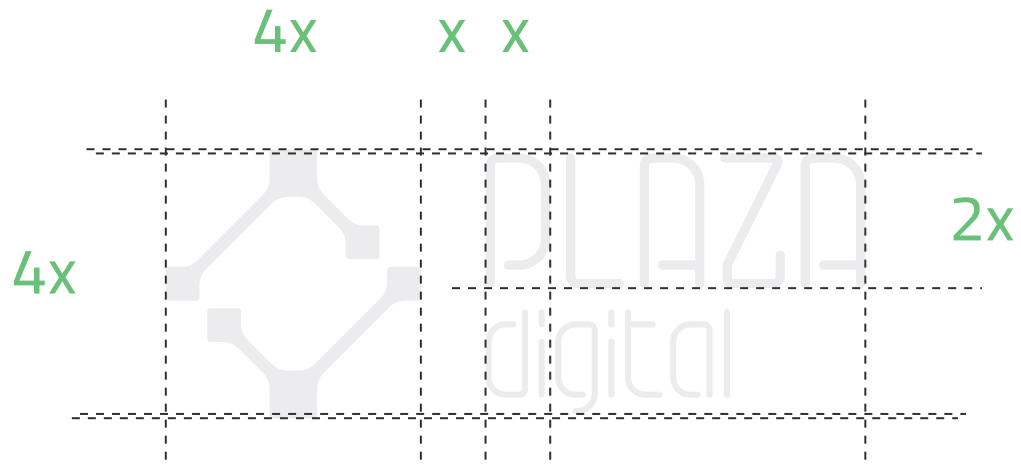

Plaza Digital

Brand Guideline
&
Visual Identity

Copyright © Mohammad Valadi 2022
All Right Reserved

A white outline of a stylized logo shape is positioned on the left side of the image. The shape consists of a rounded rectangular base on the left, a diagonal line extending upwards and to the right, and a rounded rectangular top on the right. The entire shape is defined by a single white line.

LOGO

Concept

LOGO
Concept

LOGO

Concept

A white outline graphic on a green background, resembling a stylized letter 'L' or a bracket. It has a vertical stem on the left, a horizontal base at the bottom, and a vertical stem on the right that curves into a rounded rectangular shape at the top.

LOGO

Structure

LOGO

Structure

PLAZA
digital

LOGO

Structure

LOGO
Structure